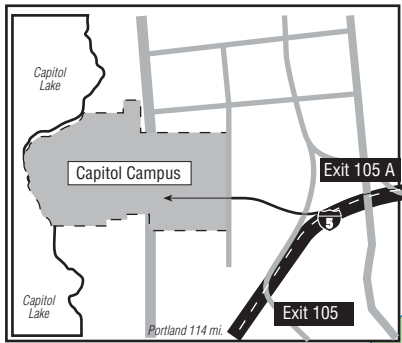

# Welcome to the Washington State Capitol Campus

## **Driving Directions:**

### ***Legislative Building Physical Address:***

416 Sid Snyder Avenue SW  
Olympia, WA 98504

### ***Directions:***

- **From I-5 Southbound:** Bear right on ramp at sign reading "Exit 105A to State Capitol" and go west for 0.8 miles. Continue on 14th Avenue SE and go west for 0.4 miles to the Visitor Information Center at Capitol Way S at 14th Avenue SW
- **From I-5 Northbound:** Bear right on ramp at sign reading "Exit 105A to State Capitol" and go northeast for 0.3 miles. Bear right on 14th Avenue SE and go west for 0.6 miles to Capitol Way S at 14th Avenue SW.