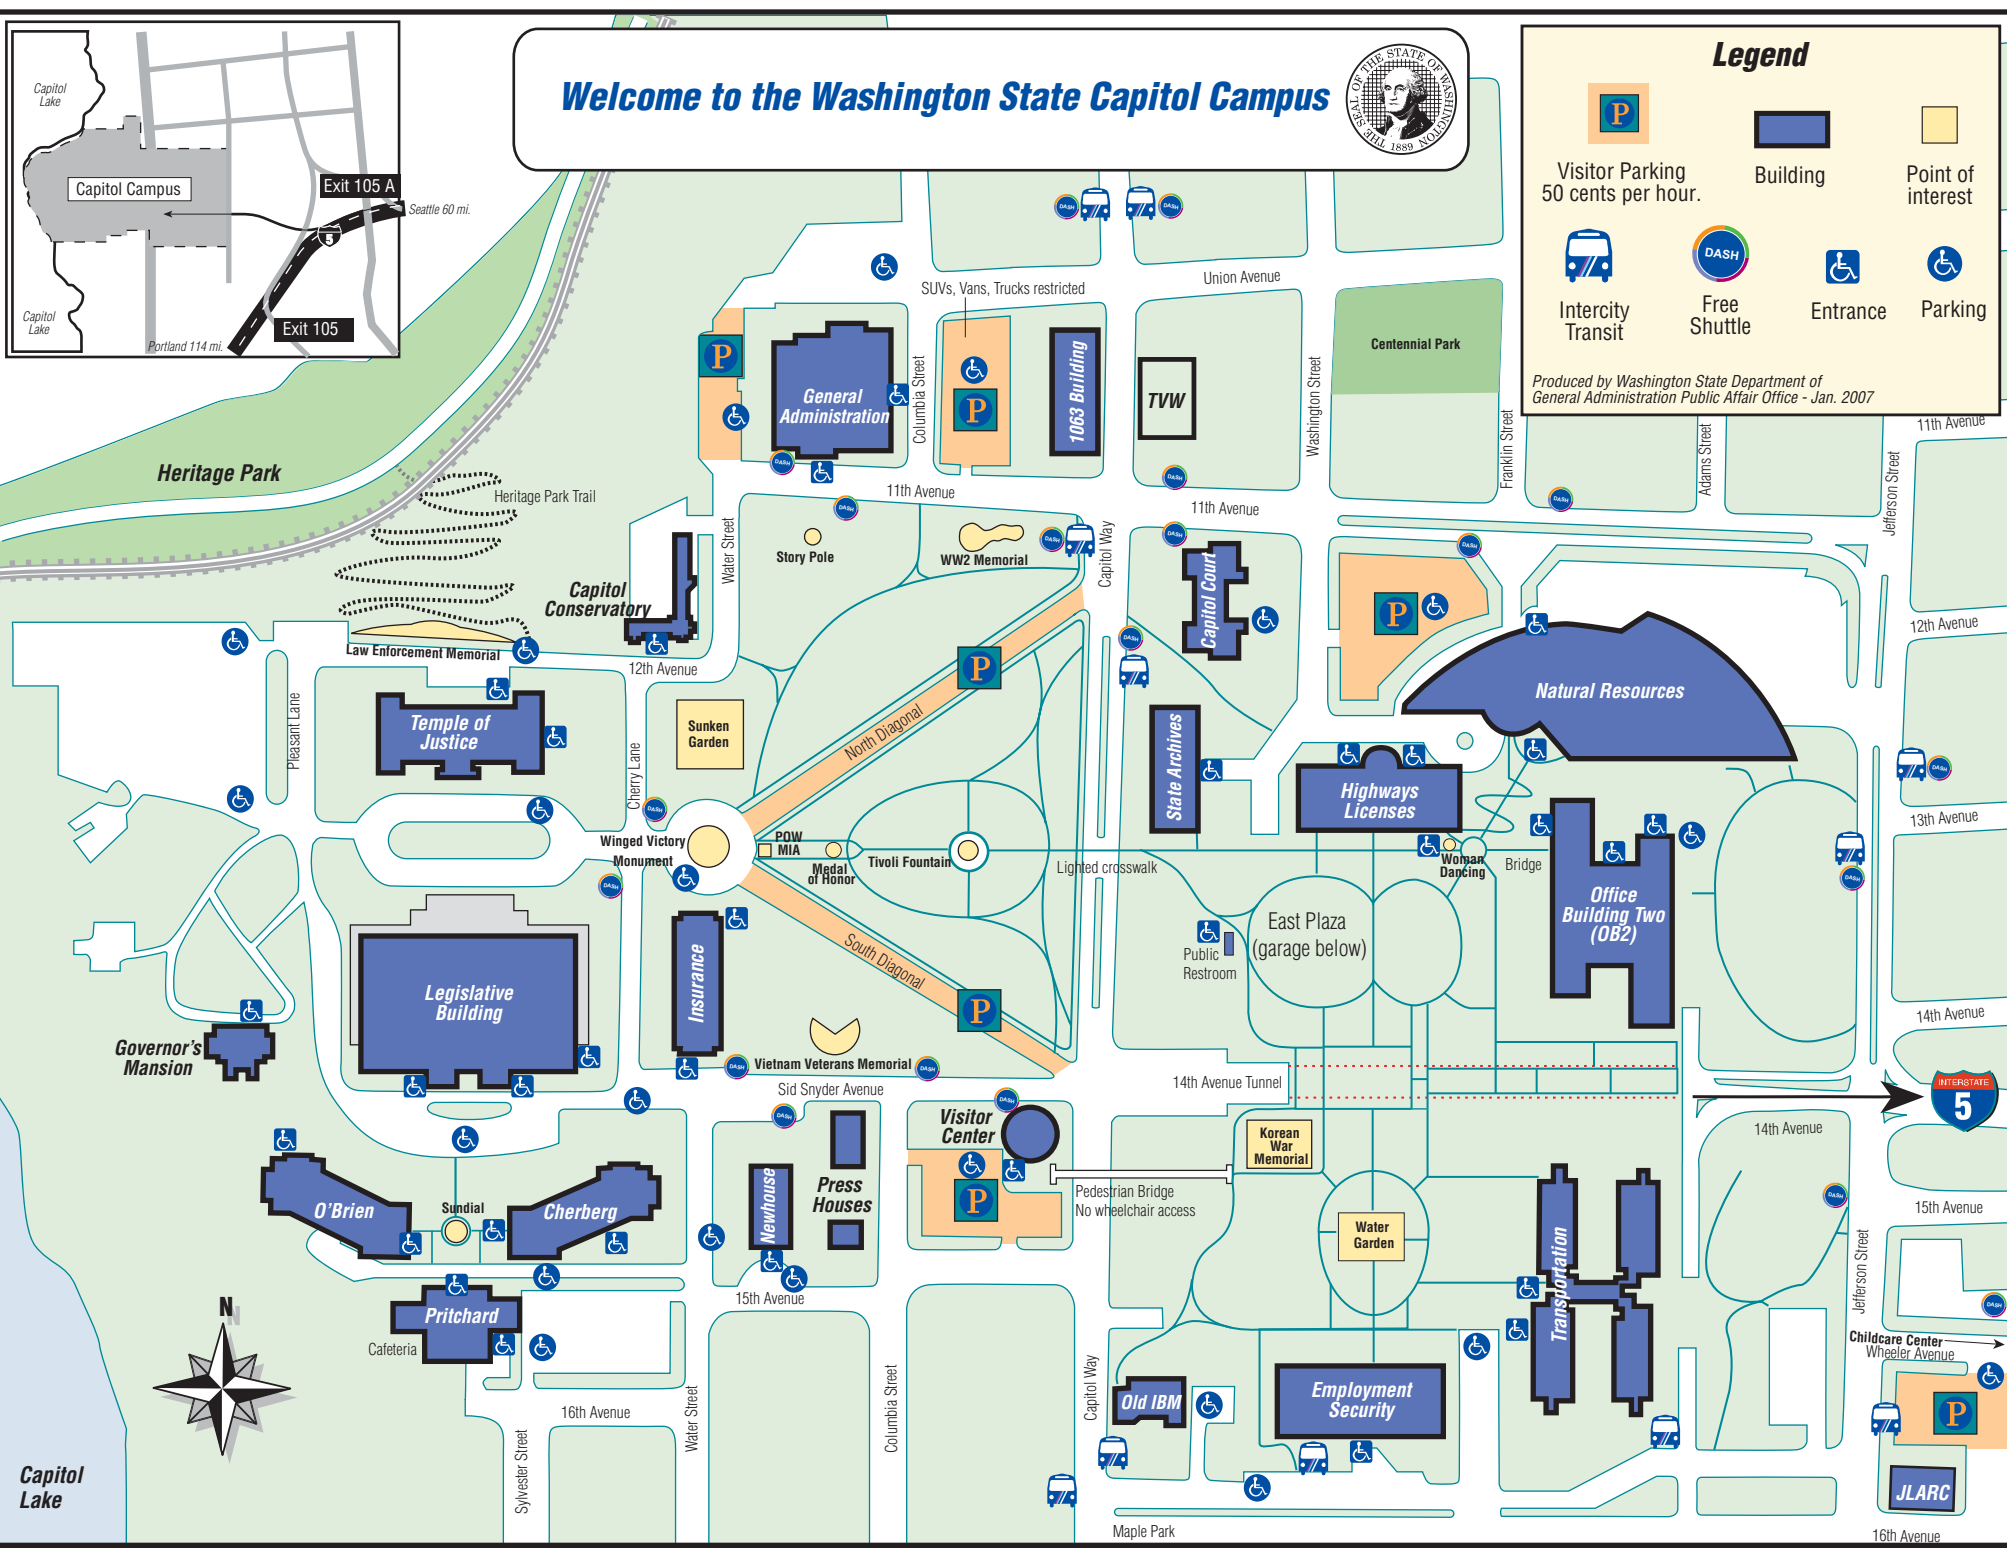

### Legend

- Visitor Parking 50 cents per hour.
- Building
- Point of interest
- Intercity Transit
- Free Shuttle
- Entrance
- Parking

*Produced by Washington State Department of General Administration Public Affairs Office - Jan. 2007*

## **Driving Directions:**

### ***Directions:***

- **From I-5 Southbound:** Bear right on ramp at sign reading "Exit 105A to State Capitol" and go west for 0.8 miles. Continue on 14th Avenue SE and go west for 0.4 miles to the Visitor Information Center at Capitol Way S at 14th Avenue SW
- **From I-5 Northbound:** Bear right on ramp at sign reading "Exit 105A to State Capitol" and go northeast for 0.3 miles. Bear right on 14th Avenue SE and go west for 0.6 miles to Capitol Way S at 14th Avenue SW.

### ***Pritchard Building***

- Public Cafeteria
- Legislative Service Center
- Code Reviser